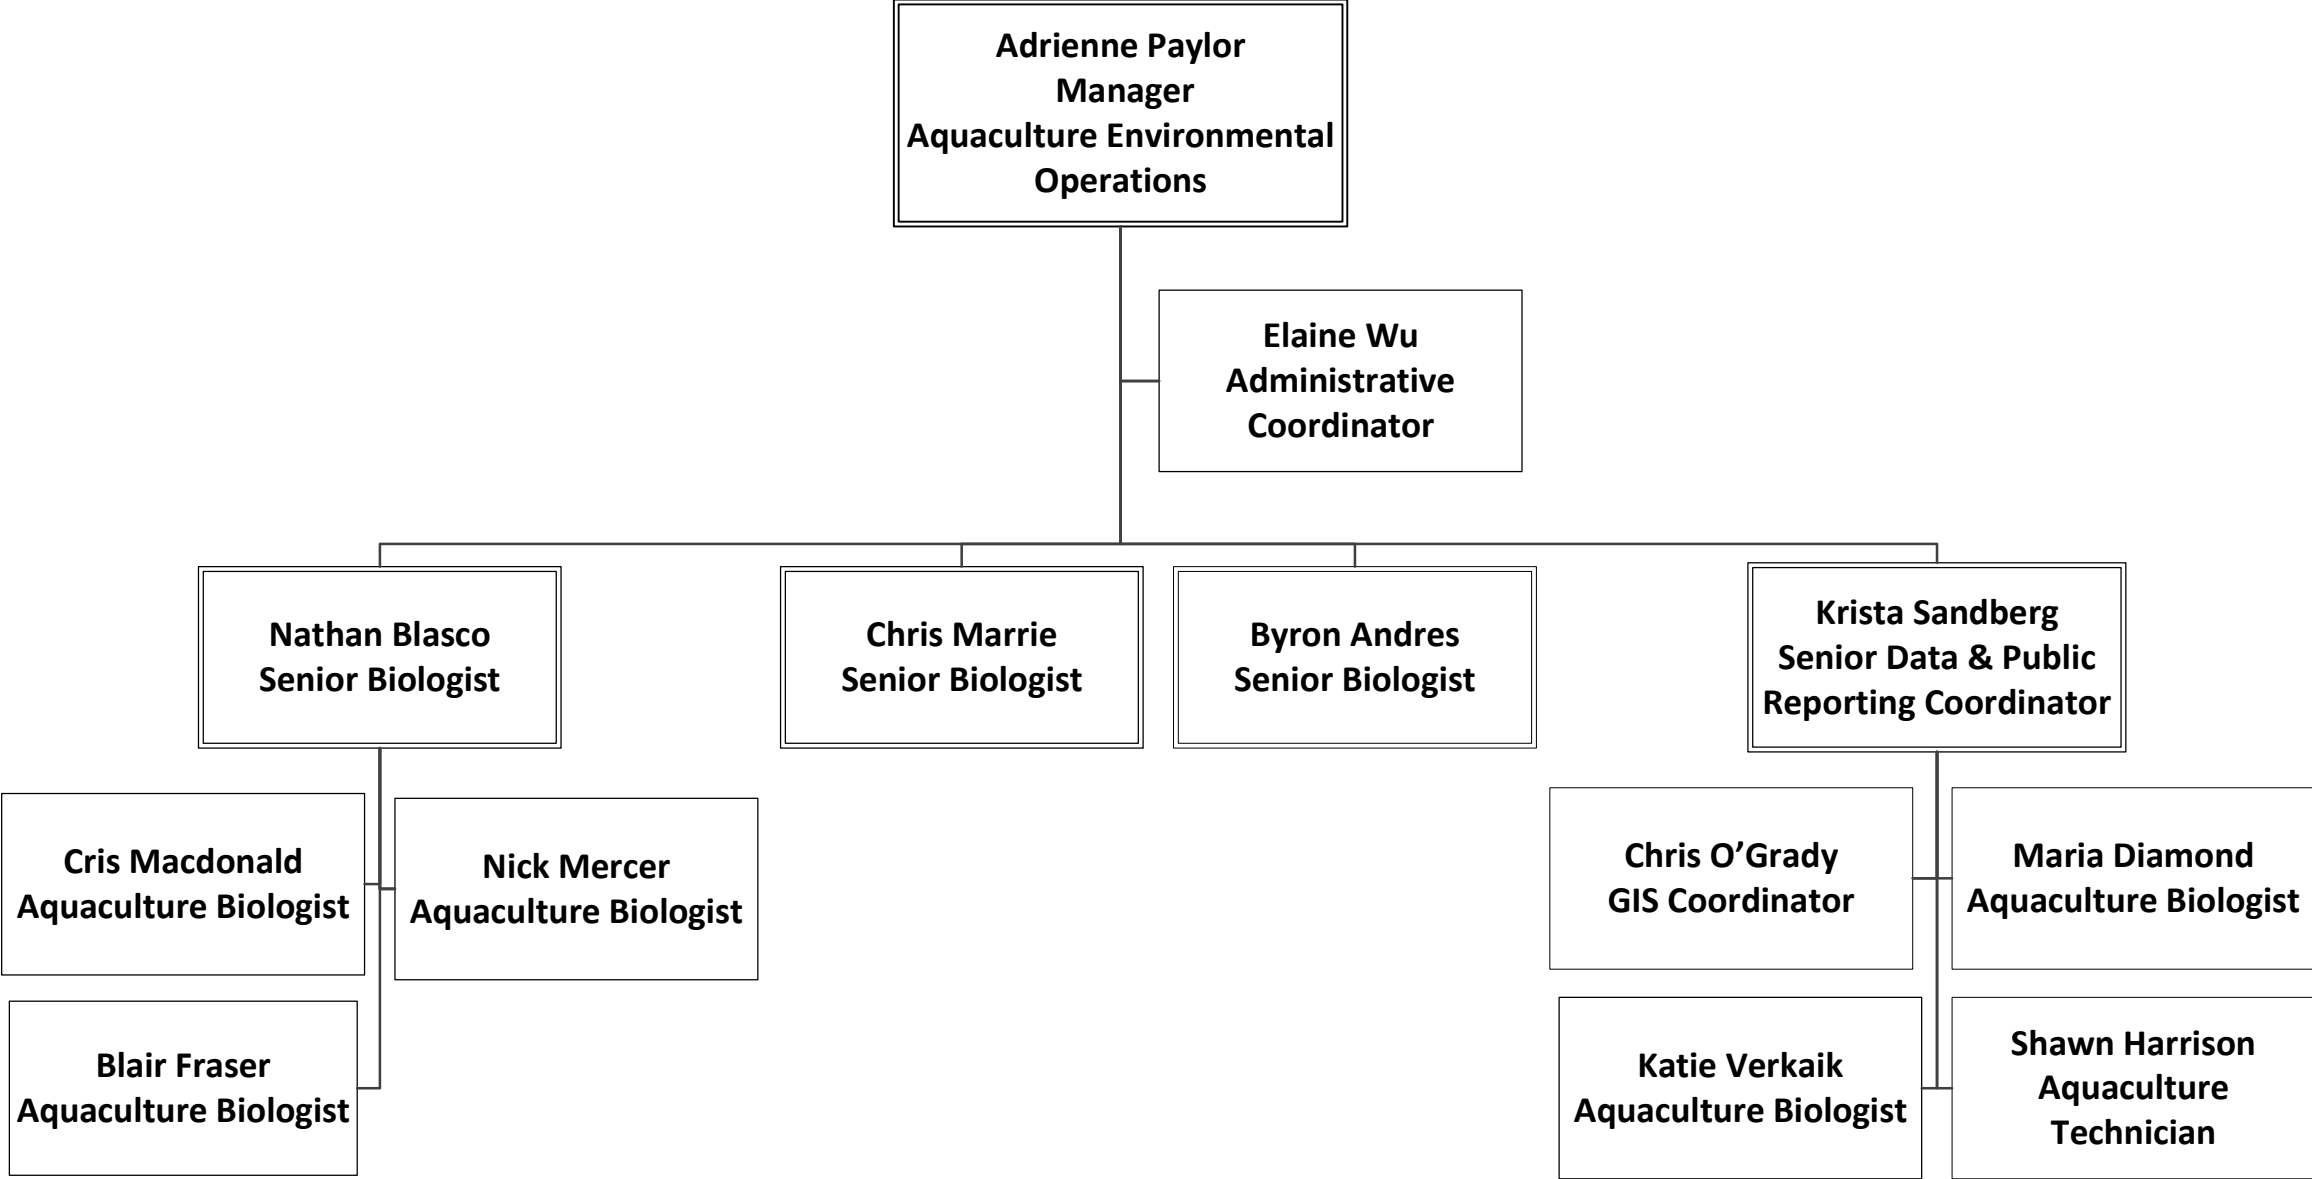

AQUACULTURE MANAGEMENT DIVISION PACIFIC REGION

**BRENDA MCCORQUODALE
DIRECTOR
AQUACULTURE MANAGEMENT**

**Val Buhr
Program Coordinator**

**Paula Delaney
Executive Assistant**

**Cindy Gill
Administrative
Support**

**Kerra Shaw
Manager
Aquaculture Fish Health**

**Reagan Newcomb
Manager
Aquaculture Resource
Management**

**Adrienne Paylor
Manager
Aquaculture Environmental
Operations**

**Amy Mar
Manager
Aquaculture Transition**

**Anoma Patirana
Manager
Aquaculture Policy**

AQUACULTURE ENVIRONMENTAL OPERATIONS

AQUACULTURE FISH HEALTH

AQUACULTURE POLICY

AQUACULTURE RESOURCE MANAGEMENT

AQUACULTURE TRANSITION