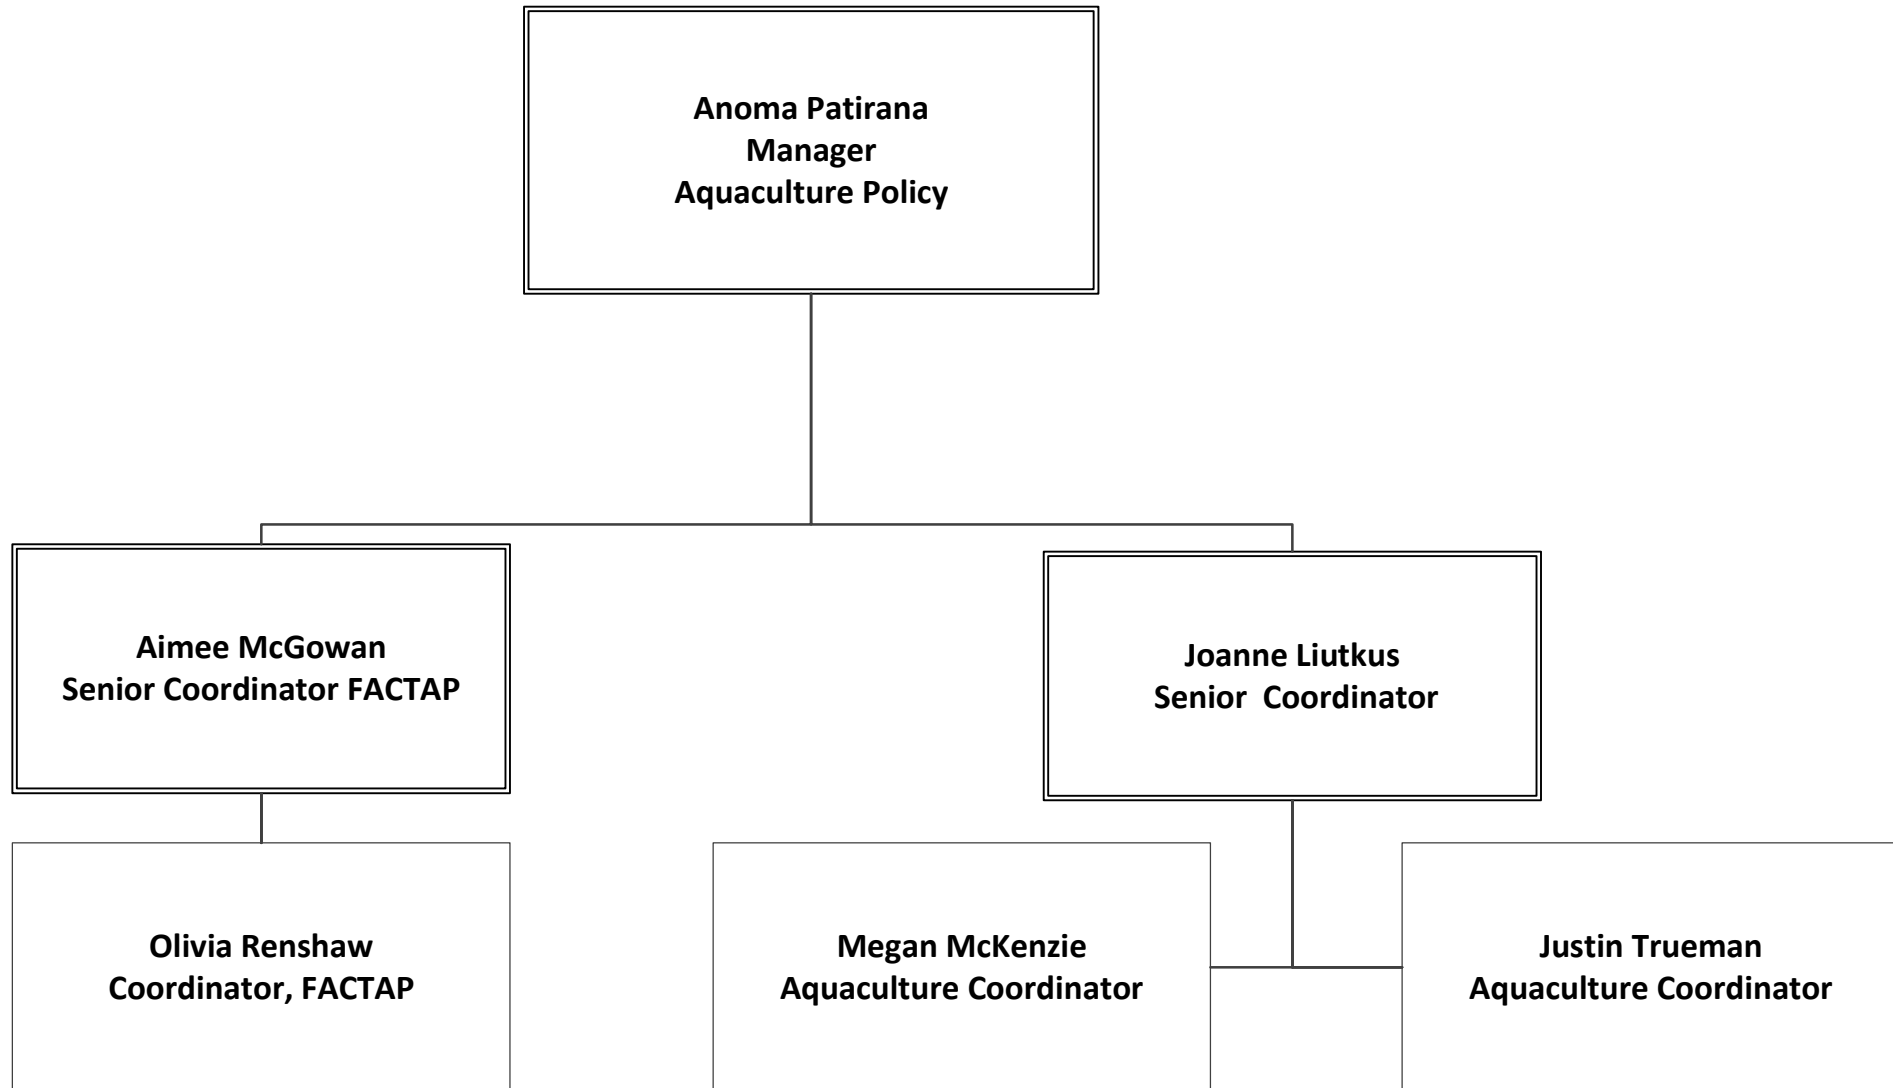

AQUACULTURE MANAGEMENT DIVISION PACIFIC REGION

**BRENDA MCCORQUODALE
DIRECTOR
AQUACULTURE MANAGEMENT**

**Val Buhr
Program Coordinator**

**Paula Delaney
Executive Assistant**

**Cindy Gill
Administrative
Support**

**Kerra Shaw
Manager
Aquaculture Fish Health**

**Reagan Newcomb
Manager
Aquaculture Resource
Management**

**Adrienne Paylor
Manager
Aquaculture Environmental
Operations**

**Amy Mar
Manager
Aquaculture Transition**

**Anoma Patirana
Manager
Aquaculture Policy**

AQUACULTURE ENVIRONMENTAL OPERATIONS

AQUACULTURE FISH HEALTH

AQUACULTURE POLICY

AQUACULTURE RESOURCE MANAGEMENT

AQUACULTURE TRANSITION