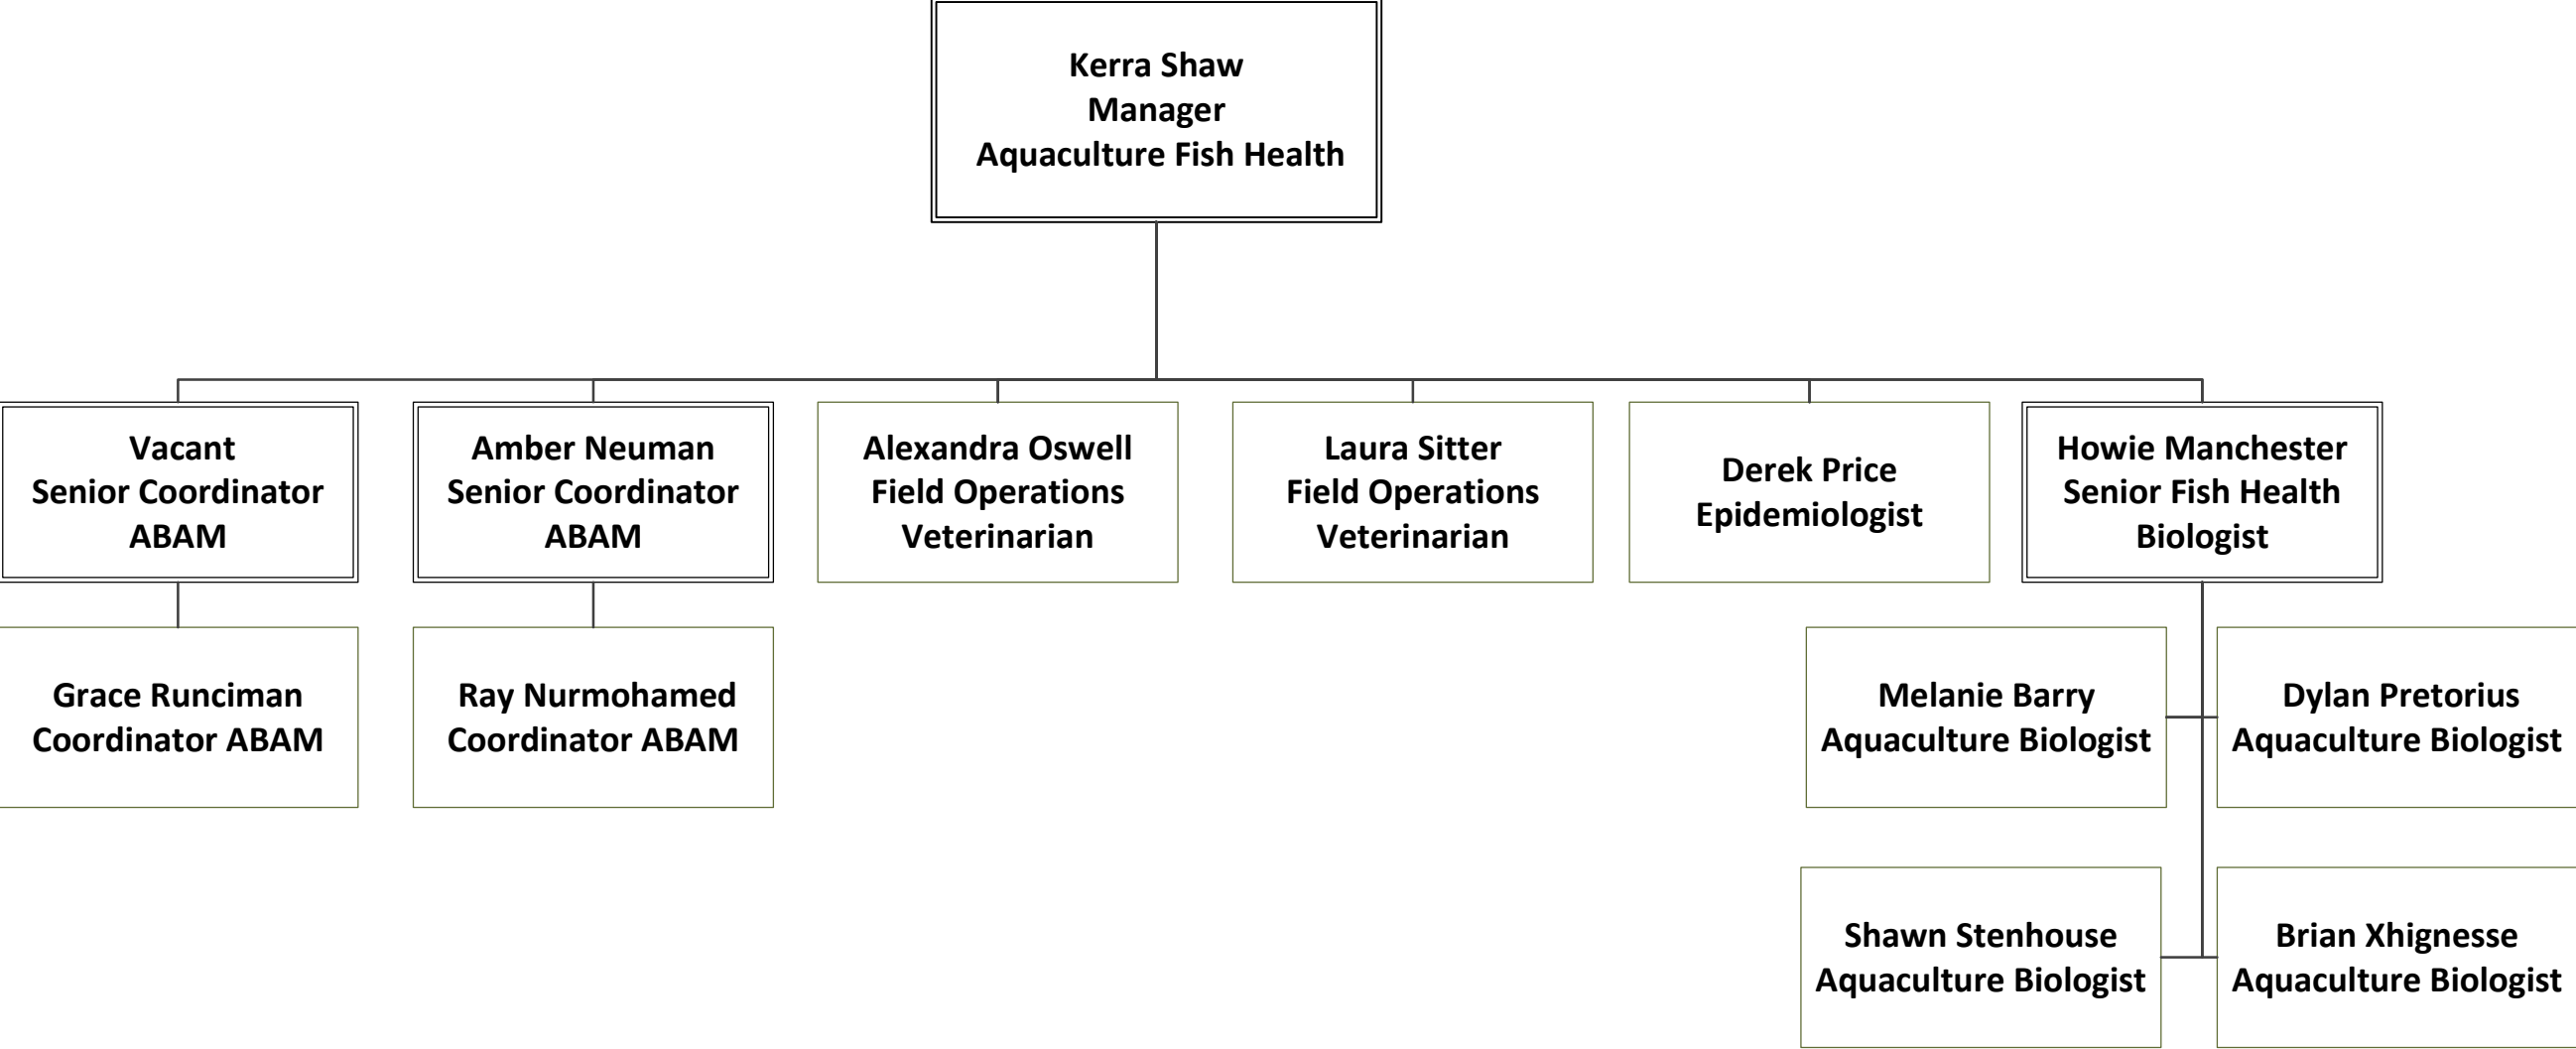

AQUACULTURE MANAGEMENT DIVISION PACIFIC REGION

**BRENDA MCCORQUODALE
DIRECTOR
AQUACULTURE MANAGEMENT**

**Val Buhr
Program Coordinator**

**Paula Delaney
Executive Assistant**

**Cindy Gill
Administrative
Support**

**Kerra Shaw
Manager
Aquaculture Fish Health**

**Reagan Newcomb
Manager
Aquaculture Resource
Management**

**Adrienne Paylor
Manager
Aquaculture Environmental
Operations**

**Amy Mar
Manager
Aquaculture Transition**

**Anoma Patirana
Manager
Aquaculture Policy**

AQUACULTURE ENVIRONMENTAL OPERATIONS

AQUACULTURE FISH HEALTH

AQUACULTURE POLICY

AQUACULTURE RESOURCE MANAGEMENT

AQUACULTURE TRANSITION